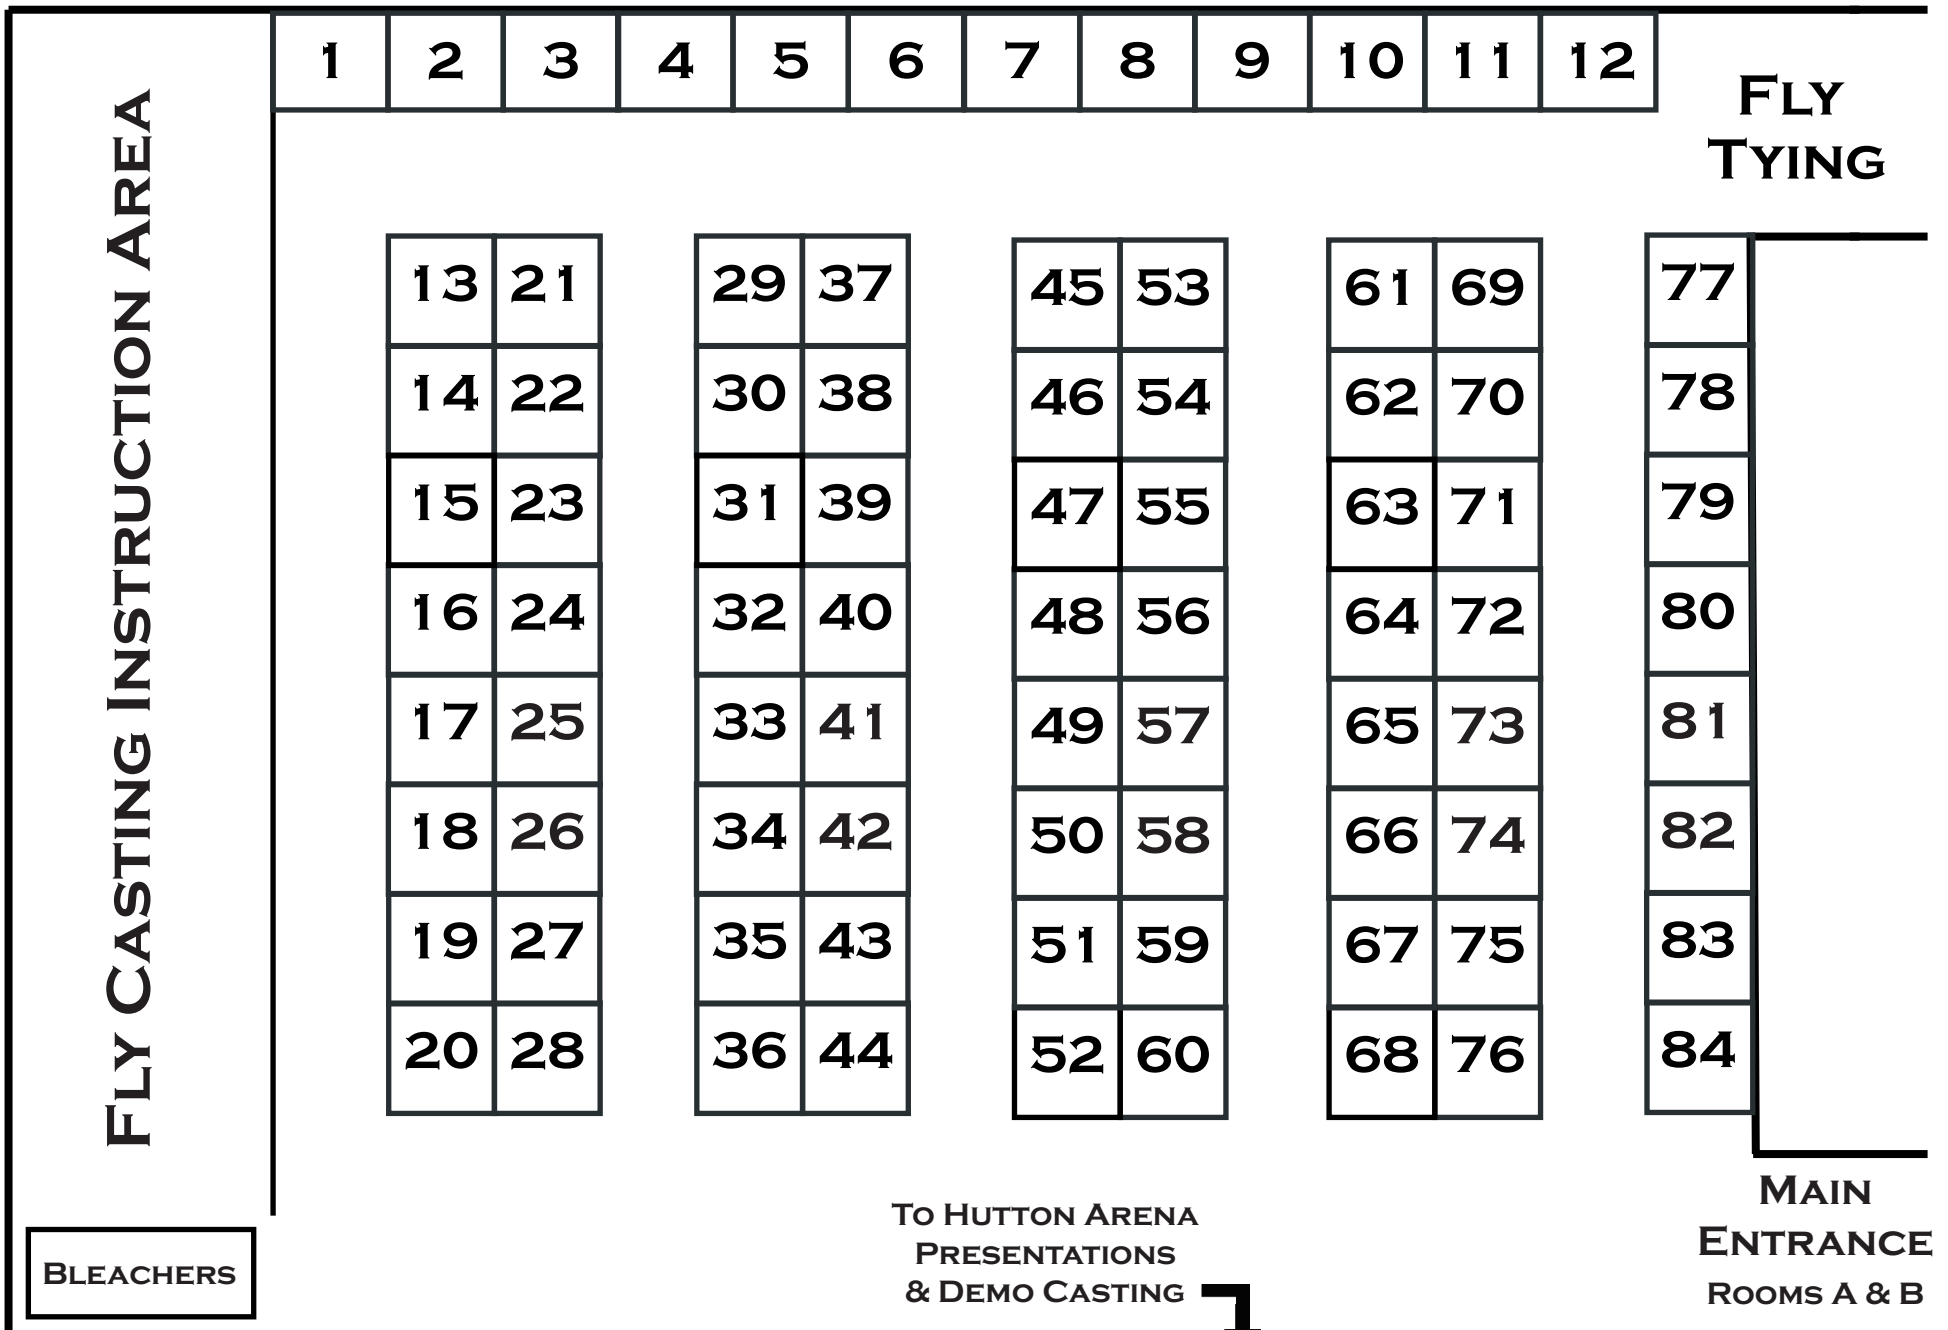

GREAT WATERS FLY FISHING EXPO

Presented By Minnesota Trout Unlimited

WWW.GREATWATERSFLYEXPO.COM

2026 EXHIBITION HALL MAP

- 1. FLY CASTING INSTRUCTION
- 2. LEW JEWETT FFI
- 3. UPPER MIDWEST COUNCIL FFI
- 4-6. MN TROUT UNLIMITED
- 7. MNTU EDUCATION
- 8. MNTU MENTORSHIP
- 9-11. DEAN HANSEN'S WET BUGS
- 12. DAM GOODS & GEAR
- 13-19. THORNE BROS FLY FISHING
- 20 & 28. GRUNDENS
- 21. MIDWEST ON THE FLY
- 22. STACK MEND
- 23. METHOD WORKS FISHING
- 24. UNTAMED ANGLING
- 25. ZOETIC CUSTOM FLIES
- 26. L.P. DONAHE SPLIT CANE RODS
- 27. MADISON FLY FISHING COMPANY
- 29 & 37. MAXXON
- 30. SET FLY FISHING
- 31. DRIFTLESS ANGLER
- 32. ST. CROIX RODS
- 33. MAHIGAN OUTDOORS
- 34. STRIP SET FLY FISHING
- 35. YELLOWSTONE ANGLERS BASECAMP
- 36. TEMPLE FORK OUTFITTERS
- 38. NAMEBINI
- 39. SUPERIOR FLY ANGLER
- 40. LAKE SUPERIOR STEELHEAD ASSN.

ROOM A: EXPO LEVEL
 ROOM B: ABOVE THE LOBBY LEVEL ON THE SECOND FLOOR, ACCESSIBLE BY ELEVATOR NEAR ROOM A, OR STAIRS.

2026 SPONSORS:

MAXXON